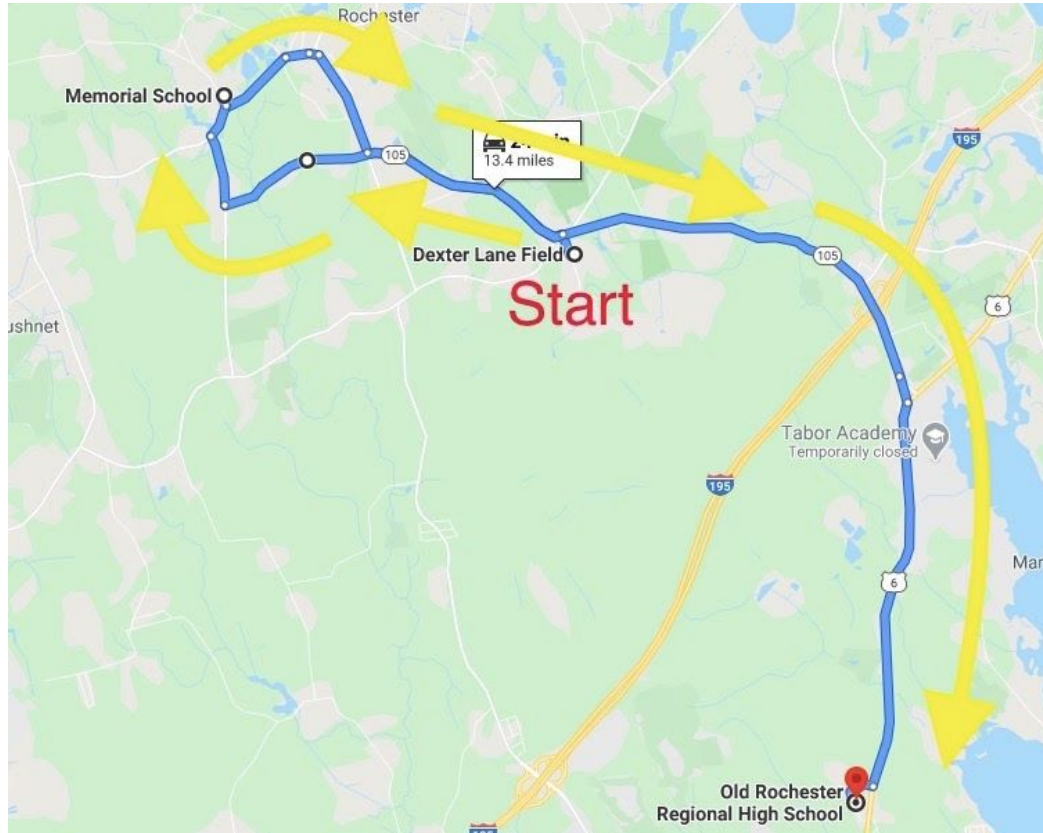

ORR SENIOR PARADE 2020

ROCHESTER ROUTE

Start: Dexter Lane Fields
***Parade to begin at 6:45 p.m.**

1. Turn Right onto Dexter Lane
2. Left on Rouseville Road/Rt. 105
3. Right onto Cushman Road/ Rt. 105
4. Right at Lloyd's Market onto Hartley Road
5. Left onto Pine Street
6. Right into **Rochester Memorial School** and loop through parking lot
7. Exit RMS - Right onto Pine Street
8. Right onto Snipatuit Rd.
9. Left onto Hartley Road
10. Bear right onto Vaughn Hill
11. After Cervelli's Farmstand, left onto Rouseville Rd./Rt. 105
12. Follow 105 into Marion
13. Right onto Route 6
14. Right into **Old Rochester Regional High School!**