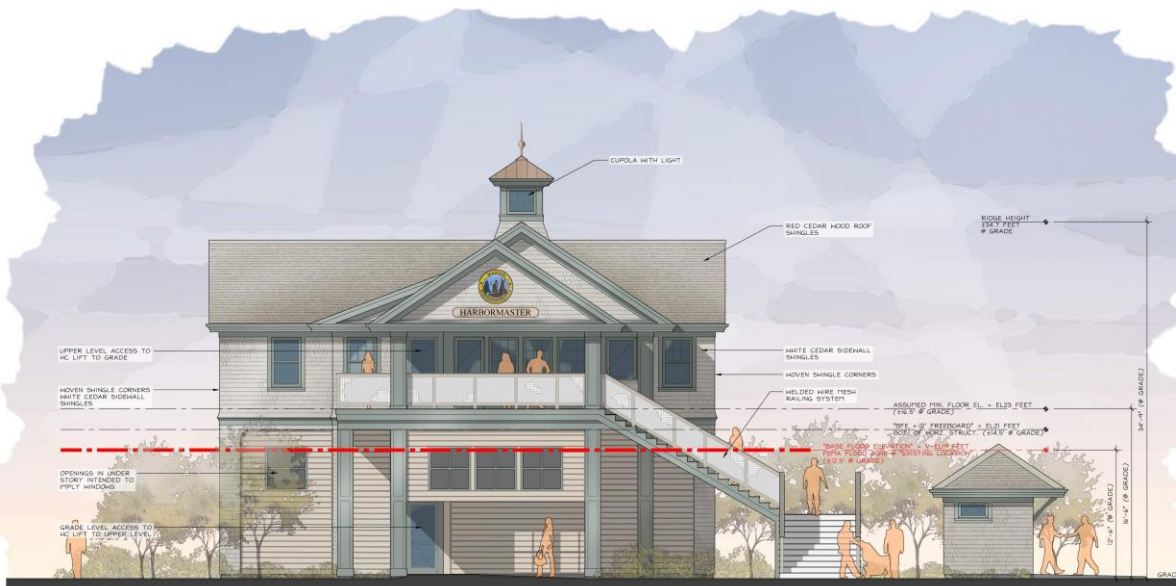

ORIGINAL DESIGN – SEPTEMBER 2020

UPDATED DESIGN – APRIL 2021

ORIGINAL DESIGN – SEPTEMBER 2020

UPDATED DESIGN – APRIL 2021

ORIGINAL DESIGN – SEPTEMBER 2020

UPDATED DESIGN – APRIL 2021

ORIGINAL DESIGN – SEPTEMBER 2020

UPDATED DESIGN – APRIL 2021

±1,790 sf
None
±865 sf
±2,685 sf
±1,400 sf storage which