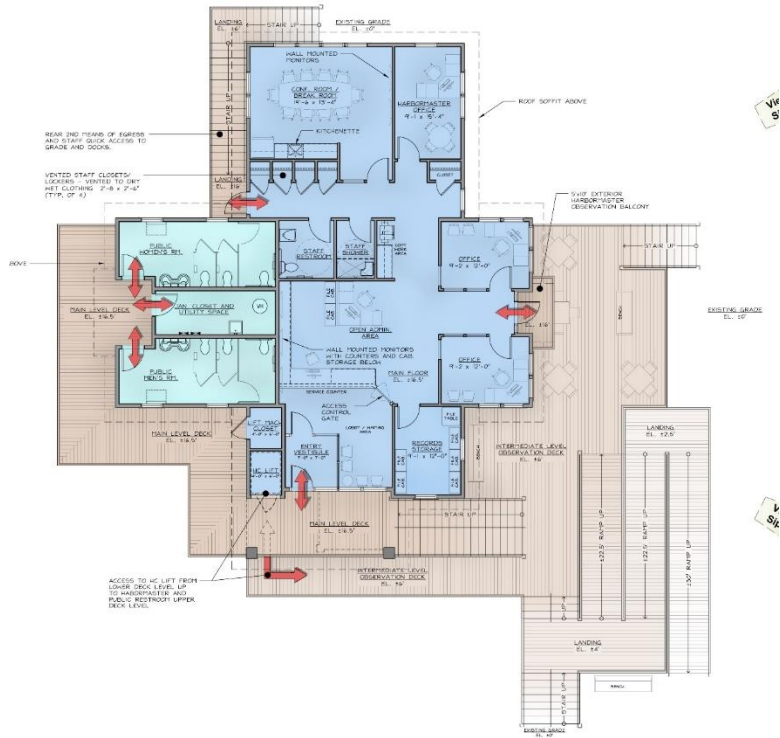

ORIGINAL DESIGN – SEPTEMBER 2020

UPDATED DESIGN – APRIL 2021

ORIGINAL DESIGN – SEPTEMBER 2020

UPDATED DESIGN – APRIL 2021

ORIGINAL DESIGN – SEPTEMBER 2020

UPDATED DESIGN – APRIL 2021

ORIGINAL DESIGN – SEPTEMBER 2020

UPDATED DESIGN – APRIL 2021

±1,790 sf
None
±865 sf
±2,685 sf
±1,400 sf storage which