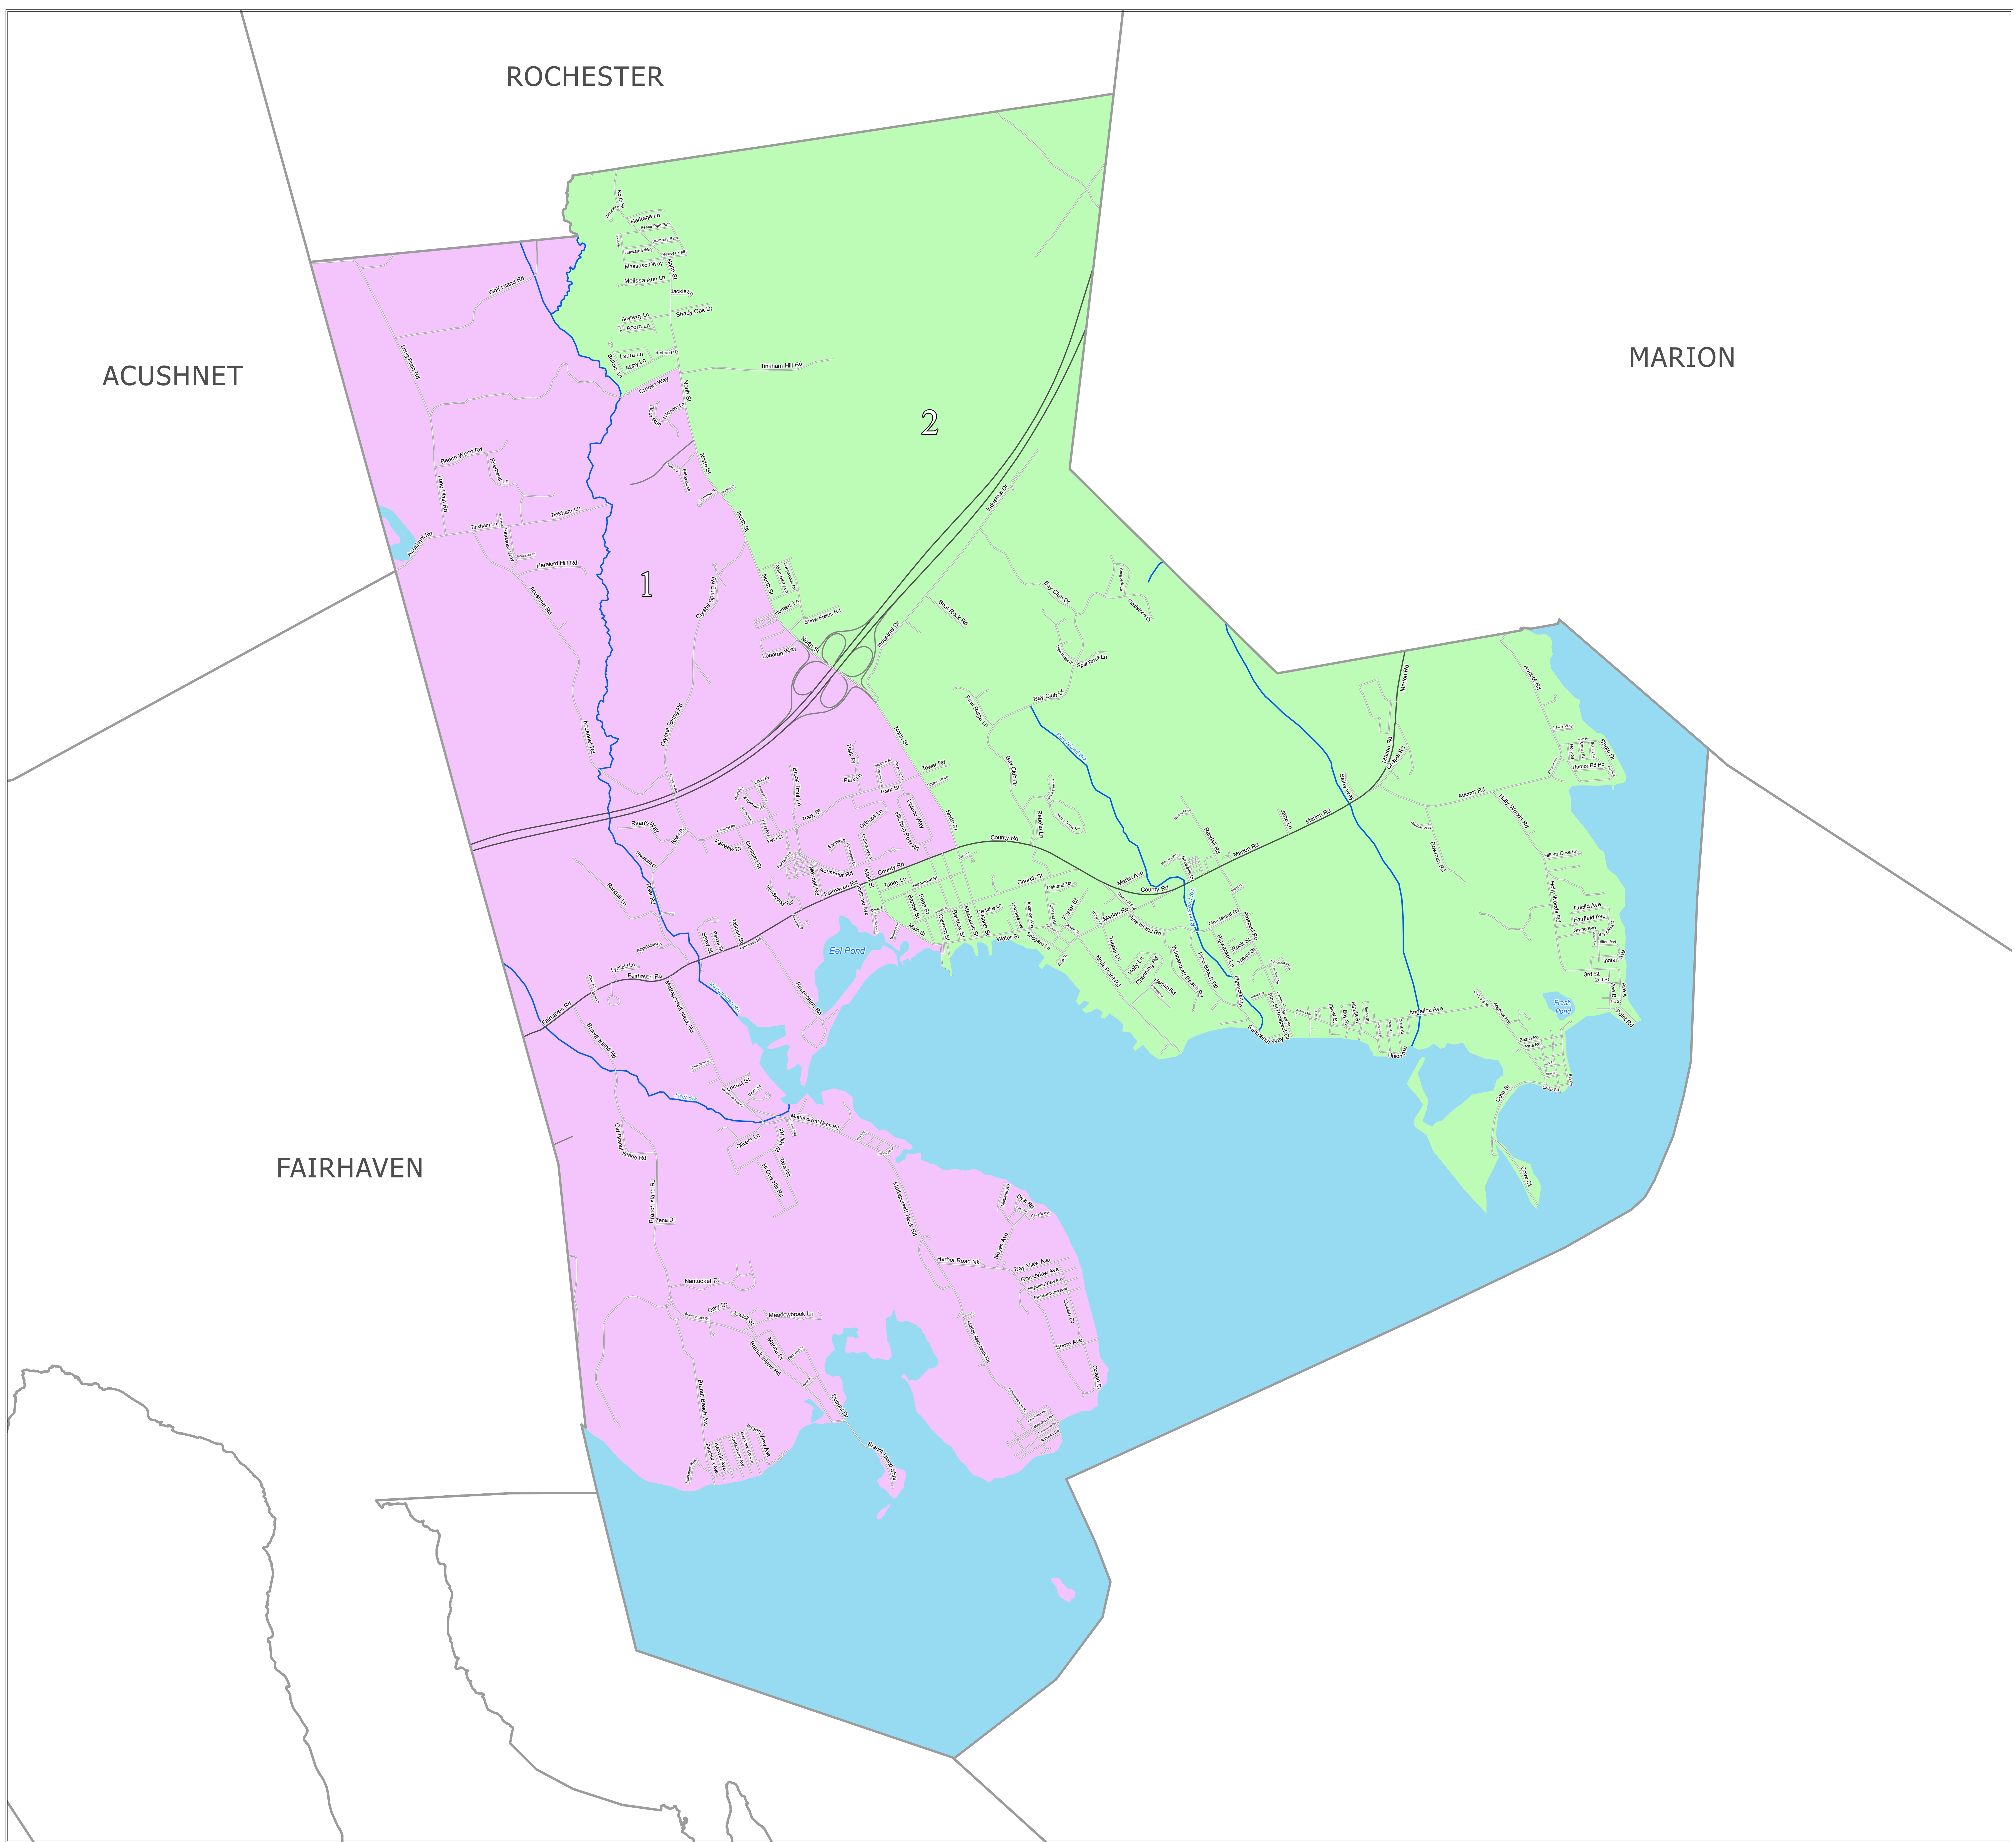

Town of Mattapoisett

DRAFT

Map Prepared for the Town of Mattapoisett
 Courtesy of William F. Galvin, Census Liaison
 Secretary of the Commonwealth

2020 Population - - 6,508

Minimum 5%	Target Population	Maximum 5%
3,091	3,254	3,417

**Precinct Boundaries
 Mattapoisett**

Precinct		2020 Population	Variance
1		3,332	2.40
2		3,176	-2.40

Population is based on the official U.S. 2020 Census block-level data.
Boundaries effective December 31, 2021

Legend

- Municipal Boundary
- Geographical Features**
- Major Road
- Local Road
- Railroad
- Other Municipal Features
- Streams, Rivers
- Coastal Water, Lakes, Ponds, Major Rivers